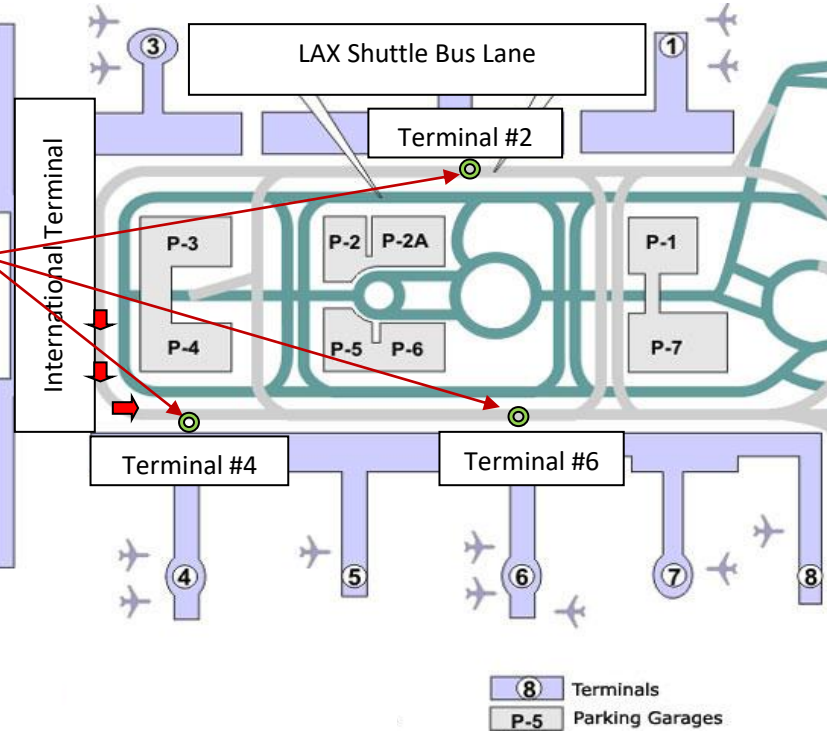

LAX to Hotel Terminal 2, 4 & 6 (Reservation Only)	
AIRPORT DEPART	HOTEL ARRIVE
10:45 TERMINAL: #2, 4, 6	11:30
11:45 TERMINAL: #2, 4, 6	12:30
13:15 TERMINAL: #2, 4, 6	14:00

Airport shuttle can only accommodate maximum of one luggage per person.

<Pick up area>

Terminal 2, 4&6
Orange color
Shared Rides Sign

Pick up area at
Center Island.

Shuttle Color is Black

MIYAKO HYBRID HOTEL
21381 S. Western Avenue Torrance, California 90501
Phone: (310) 212-5111 Fax: (310) 212-5112
www.miyakohybridhotel.com