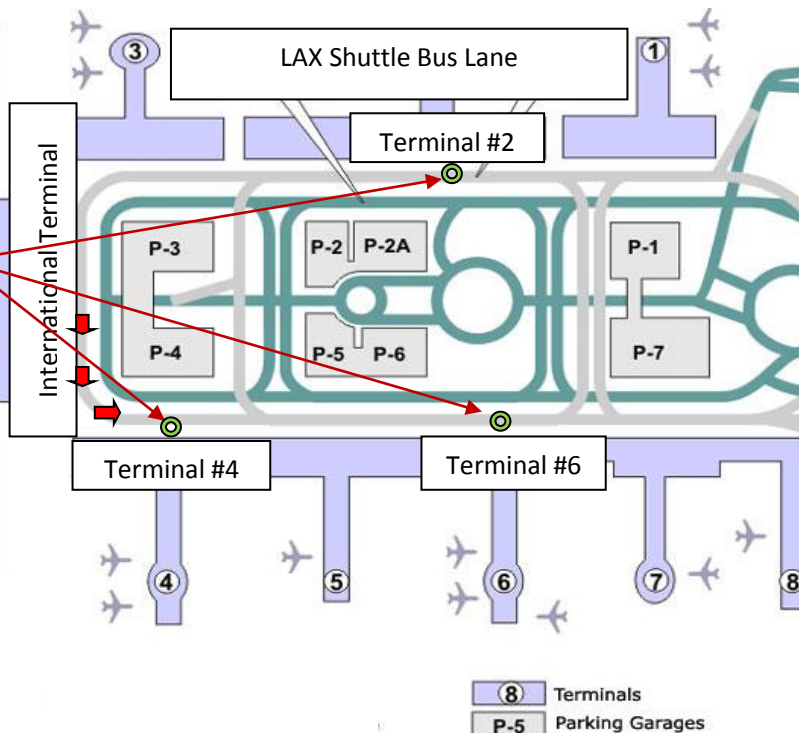

LAX to Hotel Terminal 2, 4 & 6 (Reservation Only)	
AIRPORT DEPART	HOTEL ARRIVE
10:30AM TERMINAL: #2, 4, 6	11:00AM
11:30AM TERMINAL: #2, 4, 6	12:00PM
12:30PM TERMINAL: #2, 4, 6	01:00PM

Airport shuttle can only accommodate maximum of two luggage per person.

<Pick up area>

**Terminal 3 & 6  
Bus Stop**

Pick up area at Center Island.

**Shuttle Color is Black**

MIYAKO HYBRID HOTEL  
 21381 S. Western Avenue Torrance, California 90501  
 Phone: (310) 212-5111 Fax: (310) 212-5112  
[www.miyakohybridhotel.com](http://www.miyakohybridhotel.com)