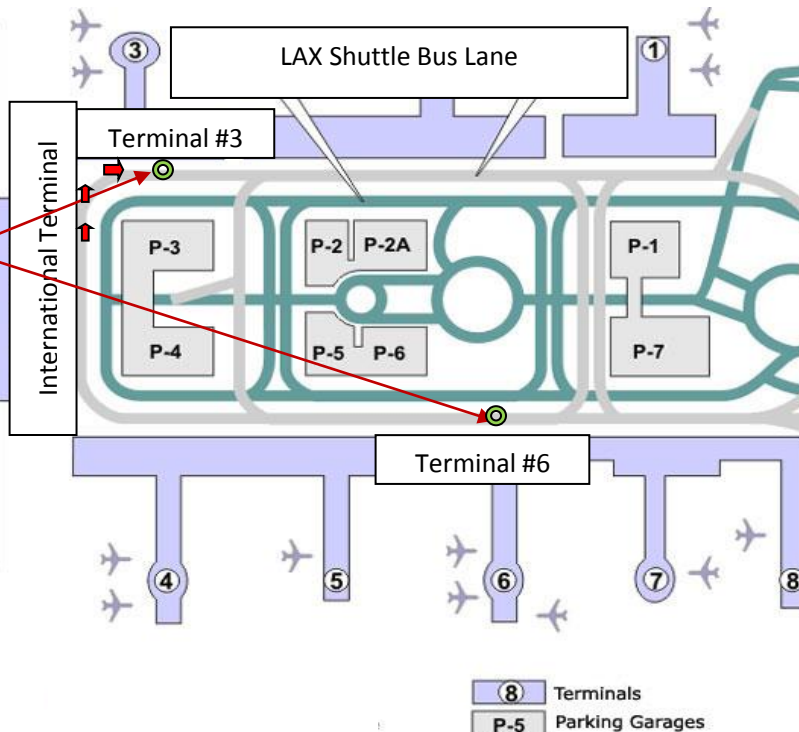

MIYAKO HYBRID HOTEL

TORRANCE, CALIFORNIA

Los Angeles Airport Complimentary Shuttle Service

<Time Table> * Time may vary depending on the traffic.

Hotel to LAX All Terminals		
SHUTTLE NO.	HOTEL DEPART	AIRPORT ARRIVE
001	07:00AM	07:45AM
002	08:00AM	08:45AM
003	09:00AM	09:45AM
004	10:00AM	10:30AM
005	11:00AM	11:30AM
006	12:00PM	12:30PM
006	09:00PM	09:30PM

LAX to Hotel Terminal 3 & 6 (Reservation Only)	
AIRPORT DEPART	HOTEL ARRIVE
10:30AM TERMINAL: #3, #6	11:00AM
11:30AM TERMINAL: #3, #6	12:00PM
12:30PM TERMINAL: #3, #6	01:00PM

<Pick up area>

**Terminal 3 & 6
Bus Stop**

Pick up area at Center Island.

Shuttle color is white with
MIYAKO HYBRID HOTEL
in black

MIYAKO HYBRID HOTEL

21381 S. Western Avenue Torrance, California 90501

Phone: (310) 212-5111 Fax: (310) 212-5112

www.miyakohybridhotel.com