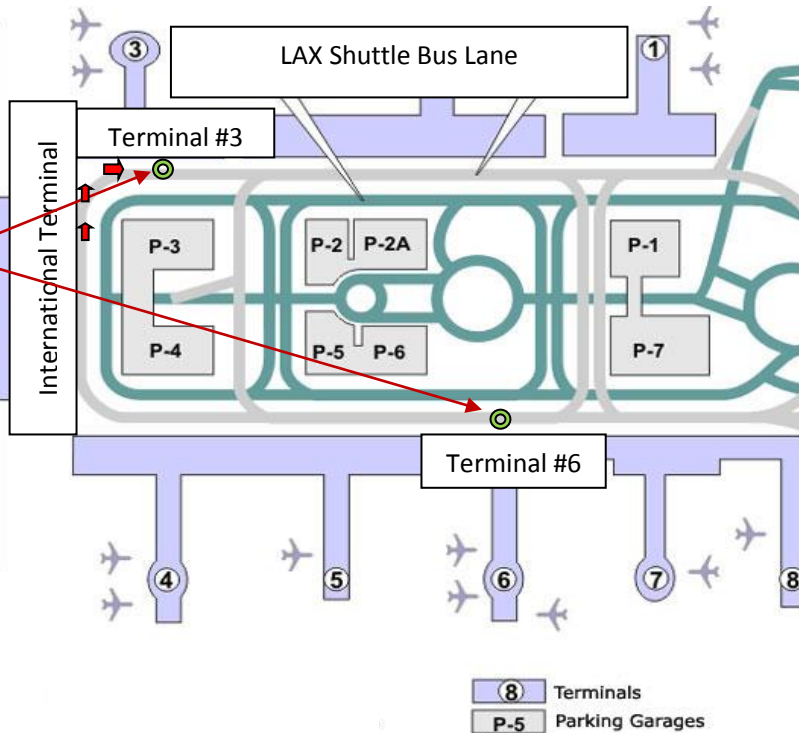

LAX to Hotel Terminal 3 & 6 (Reservation Only)	
AIRPORT DEPART	HOTEL ARRIVE
10:30AM TERMINAL: #3, #6	11:00AM
11:30AM TERMINAL: #3, #6	12:00PM
12:30PM TERMINAL: #3, #6	01:00PM

Airport shuttle can only accommodate maximum of two luggage per person.

<Pick up area>

**Terminal 3 & 6  
Bus Stop**

Pick up area at Center Island.

**Shuttle Color is Black**

**MIYAKO HYBRID HOTEL**  
 21381 S. Western Avenue Torrance, California 90501  
 Phone: (310) 212-5111 Fax: (310) 212-5112  
[www.miyakohybridhotel.com](http://www.miyakohybridhotel.com)