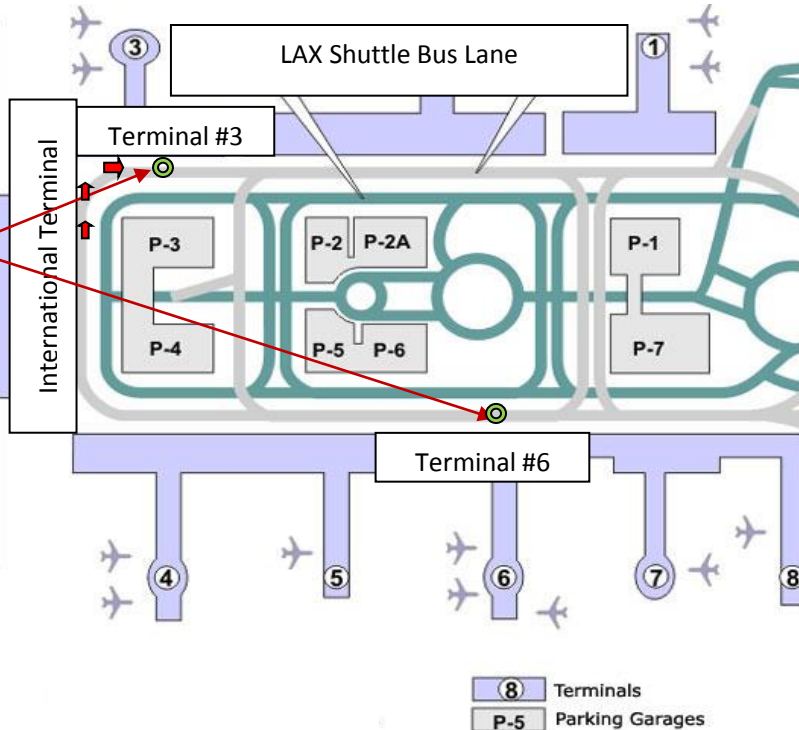

Los Angeles Airport Complimentary Shuttle Service

<Time Table> * depends on the traffic.

Hotel to LAX All Terminals		
SHUTTLE NO.	HOTEL DEPART	AIRPORT ARRIVE
001	07:00AM	07:45AM
002	08:00AM	08:45AM
003	09:00AM	09:45AM
004	10:00AM	10:30AM
005	11:00AM	11:30AM
006	12:00PM	12:30PM
006	09:00PM	09:30PM

LAX to Hotel Terminal 3 & 6	
AIRPORT DEPART	HOTEL ARRIVE
10:30AM TERMINAL: #3, #6	11:00AM
11:30AM : #3, #6	12:00PM
12:30PM : #3, #6	01:00PM
* Reservation only	

<Pick up area>

**Terminal 3 & 6
Bus Stop**

Pick up area at Center Island.

The shuttle color is black or white with Nada Bus sign.

MIYAKO HYBRID HOTEL

21381 S. Western Avenue Torrance, California 90501

Phone: (310) 212-5111 Fax: (310) 212-5112

www.miyakohybridhotel.com