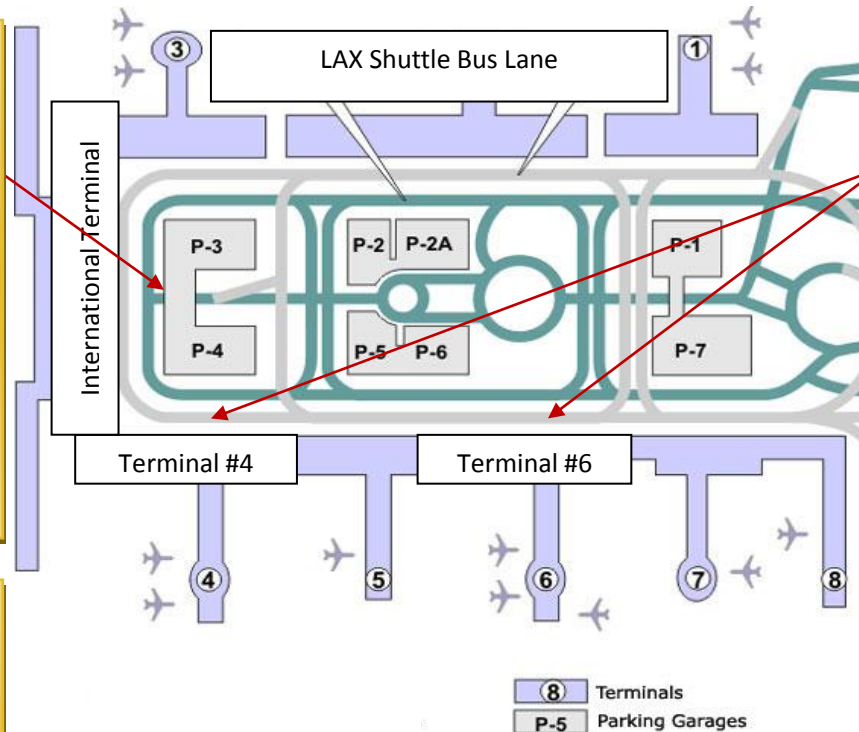

## Los Angeles Airport Complimentary Shuttle Service

<Time Table> \* depends on the traffic.

Hotel to LAX All Terminals		
SHUTTLE NO.	HOTEL DEPART	AIRPORT ARRIVE
001	07:00AM	07:45AM
002	08:00AM	08:45AM
003	09:00AM	09:45AM
004	10:00AM	10:30AM
005	11:00AM	11:30AM
006	12:00PM	12:30PM
007	09:00PM	09:30PM

LAX to Hotel Terminal 4, 6 & Tom Bradley International	
AIRPORT DEPART	HOTEL ARRIVE
* 10:30AM TERMINAL: #4, #6	11:00AM
* 11:30AM INTERNATIONAL	12:00PM
* 12:30PM INTERNATIONAL	01:00PM
* Asterisk means reservation only	

<Pick up area>

**International Terminal Bus Stop**

Bus stop is located other side of the road, Lot P-3

Please wait under this sign.

Pick up area at Center Island.

Shuttle color is white with MIYAKO HYBRID HOTEL in black