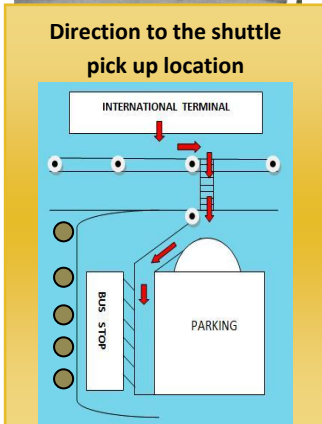

<Pick up area>

**International Terminal Bus Stop**

Bus stop is located other side of the road, Lot P-3

Please wait under this sign.

Pick up area at Center Island.

Shuttle color is white with MIYAKO HYBRID HOTEL in black